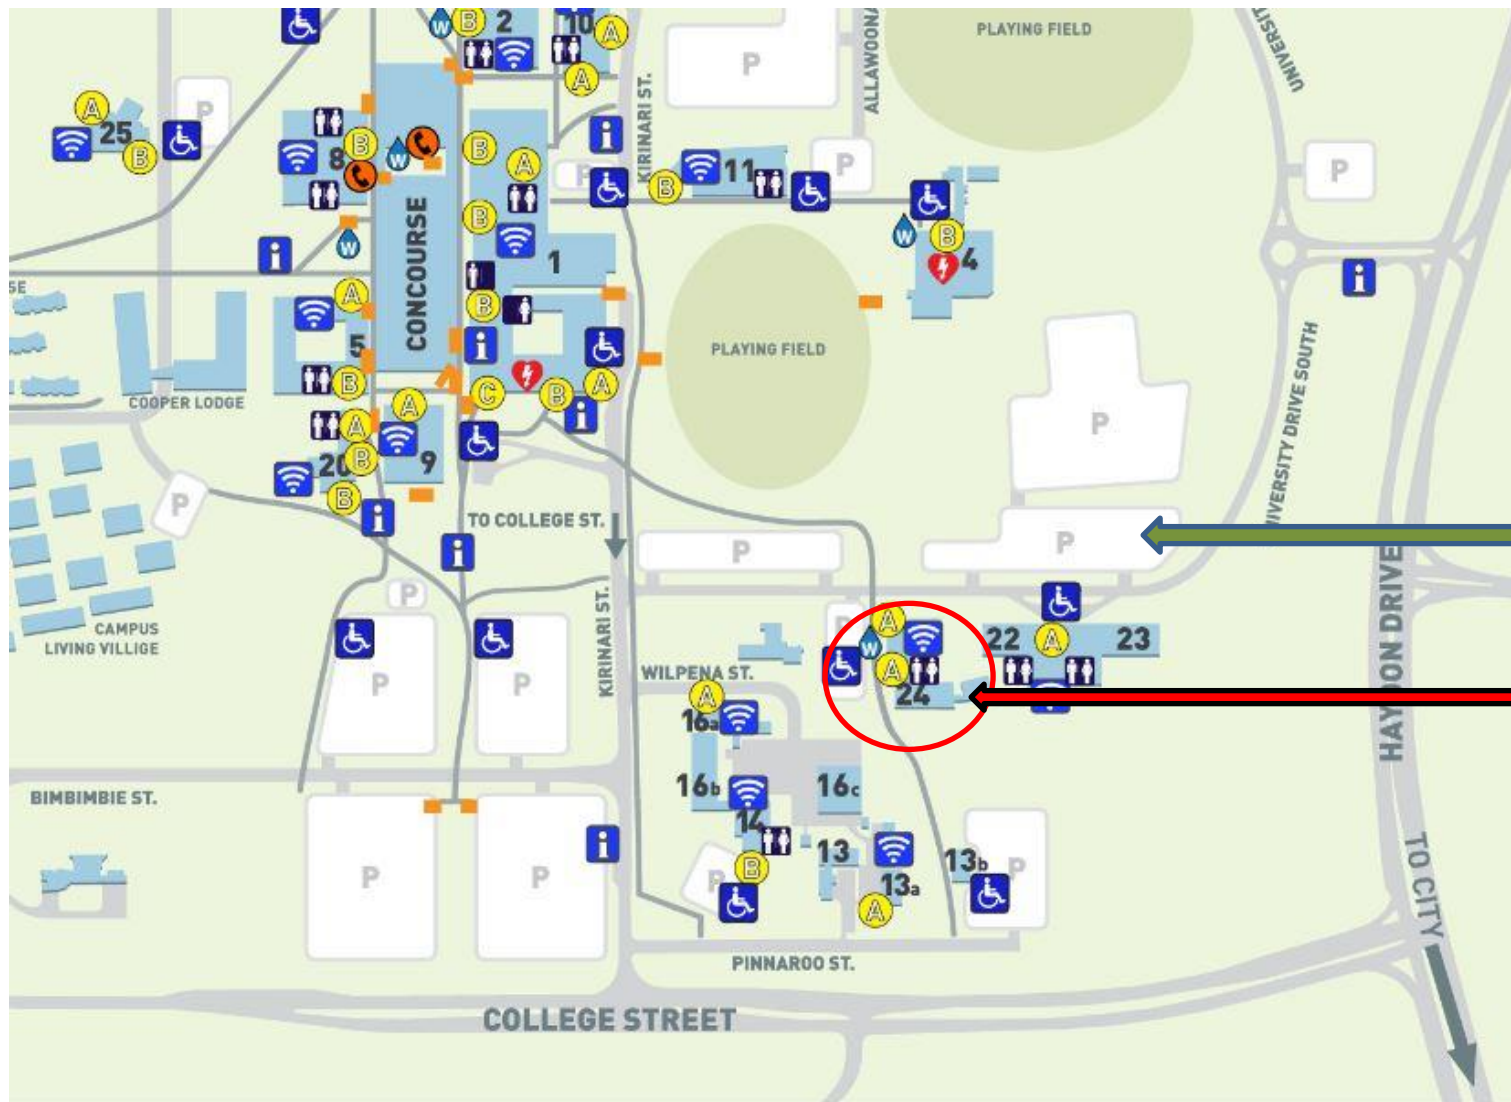

## Ann Harding Conference Centre Building 24 Entrance University Drive St

[https://www.canberra.edu.au/\\_data/assets/image/0007/906883/Bruce-Campus-info-Map\\_ACCESSIBILITY\\_2014-01-13.jpg](https://www.canberra.edu.au/_data/assets/image/0007/906883/Bruce-Campus-info-Map_ACCESSIBILITY_2014-01-13.jpg)

**Parking on Campus** - weekends free

<https://www.canberra.edu.au/on-campus/parking>

Pay parking on campus is enforced from 8am – 6pm, Monday to Friday. Parking on **weekends is free** (boom gates will be down so take a ticket and return ticket on exit to leave).

Parking for the conference

**Ann Harding Centre - Building 24**